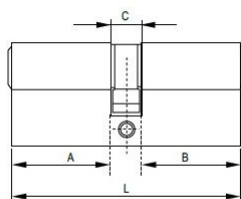

PRODUCT SHEET

Description:

Profile Cylinder, Brass Satin, 80mm (25+10+45mm), Yale Key Way, W/3 Metal Keys:SISO ,W/Screw

Item number:

14.60.046-1

Units	Box	Carton	HS Code	Barcode
Pcs.	10	100	8301600090	 5704866051149