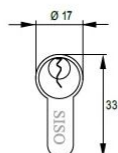

PRODUCT SHEET

Description:

Profile Cylinder, Brass Satin, 80mm (25+10+45mm), Yale Key Way, W/3 Metal Keys:SISO ,W/Screw

Item number:

14.60.046-1

Units	Box	Carton	HS Code	Barcode
Pcs.	10	100	8301600090	 5704866051149